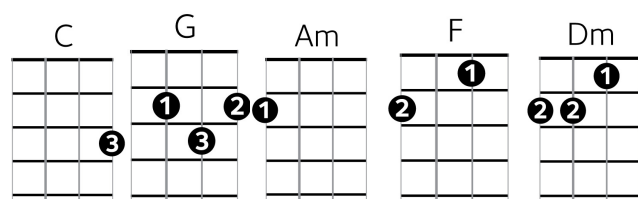

Romeo and Juliet – Dire Straits

(for soprano, concert and tenor)

(for baritone)

Intro

C G Am G C x2

Verse

C G Am G C

A lovestruck Romeo sings the streets a serenade

C G Am F

Laying everybody low with a love song that he made

G F G C

Finds a street light steps out of the shade

F G

Says something like you and me babe, how about it?

C G Am G C

Juliet says hey it's Romeo, you nearly gave me a heart attack

C G Am F

He's underneath the window, she's singing hey la my boyfriends back

G F G C

You shouldn't come around here singing up at people like that

F G

Anyway, what you gonna do about it?

Chorus:

C G Am F

C GF GC GF GC

Verse III:

C G Am G C
I can't do the talk, like they talk on the tv

C G Am F
And I can't do a love song, like the way it's meant to be.

G F G C
I can't do everything, but I'd do anything for you.